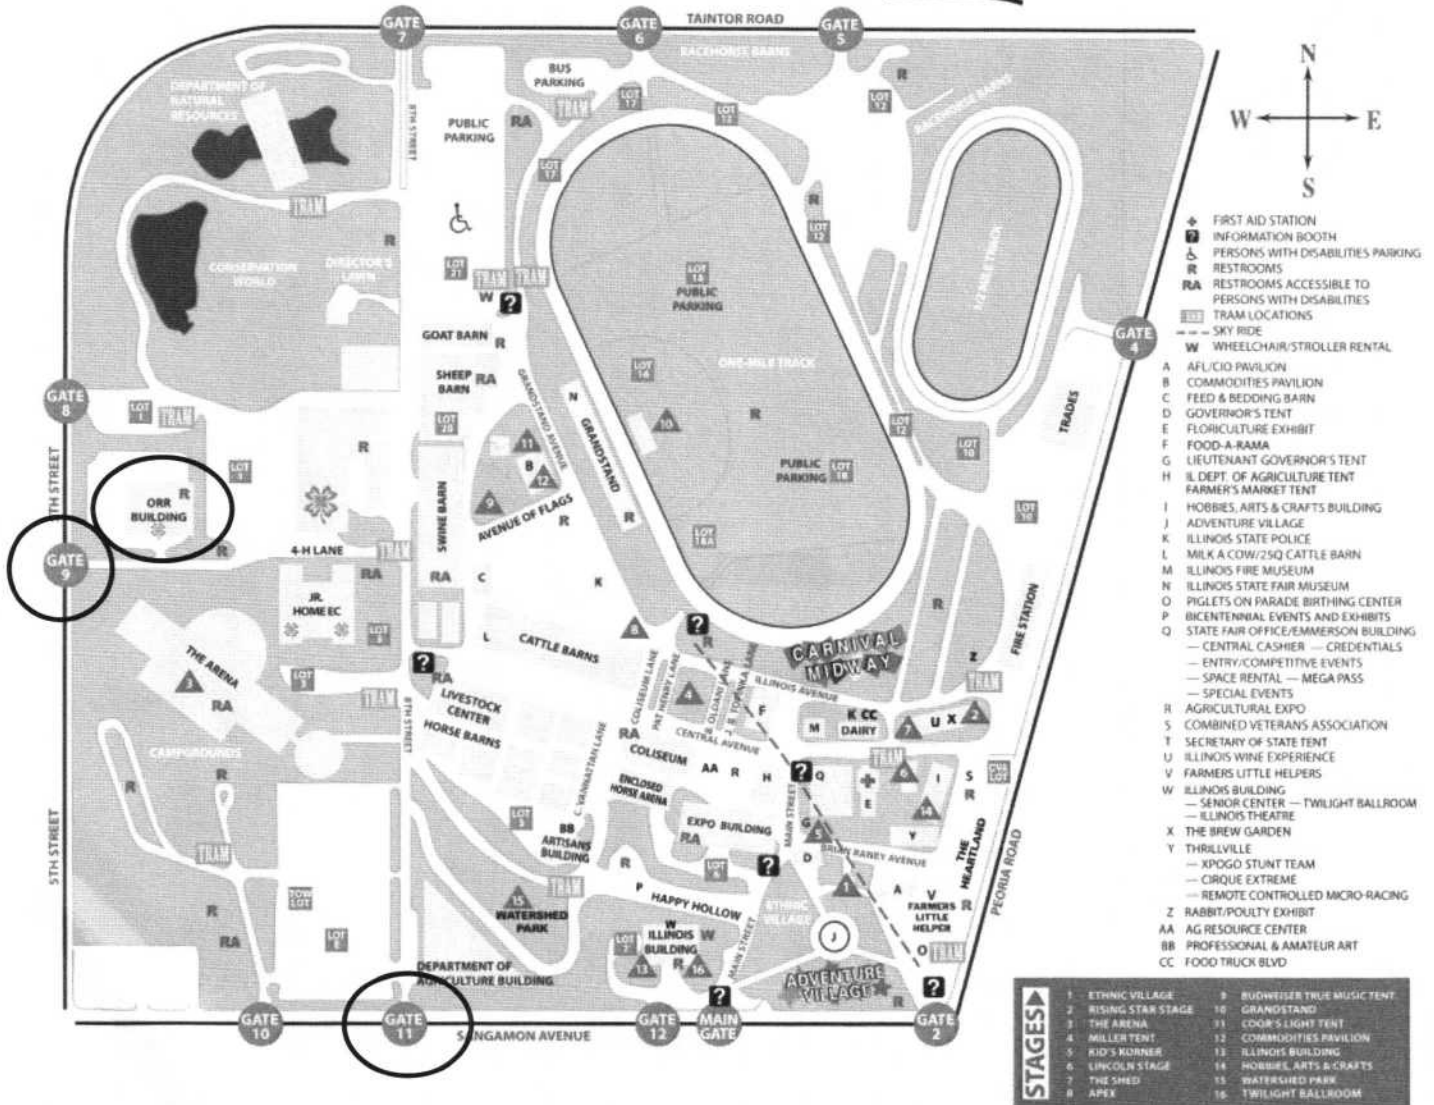

Welcome
to the

ILLINOIS STATE FAIR

Enjoy Your
Visit

- + FIRST AID STATION
- ⓘ INFORMATION BOOTH
- ♿ PERSONS WITH DISABILITIES PARKING
- ♿ RESTROOMS
- RA RESTROOMS ACCESSIBLE TO PERSONS WITH DISABILITIES
- TRAM TRAM LOCATIONS
- SKY RIDE
- W WHEELCHAIR-STROLLER RENTAL
- A AFL/CI O PAVILION
- B COMMODITIES PAVILION
- C FEED & BEDDING BARN
- D GOVERNOR'S TENT
- E FLOHCULTURE EXHIBIT
- F FOOD-A-RAMA
- G LIEUTENANT GOVERNOR'S TENT
- H IL DEPT OF AGRICULTURE TENT
- I FARMER'S MARKET TENT
- J HOBBIES, ARTS & CRAFTS BUILDING
- K ADVENTURE VILLAGE
- L ILLINOIS STATE POLICE
- M MILK A COW/250 CATTLE BARN
- N ILLINOIS FIRE MUSEUM
- O ILLINOIS STATE FAIR MUSEUM
- P PIGLETS ON PARADE BIRTHING CENTER
- Q BICENTENNIAL EVENTS AND EXHIBITS
- Q STATE FAIR OFFICE/EMERSON BUILDING
- CENTRAL CASHIER — CREDENTIALS
- ENTRY/COMPETITIVE EVENTS
- SPACE RENTAL — MEGA PASS
- SPECIAL EVENTS
- R AGRICULTURAL EXPO
- S COMBINED VETERANS ASSOCIATION
- T SECRETARY OF STATE TENT
- U ILLINOIS WINE EXPERIENCE
- V FARMERS LITTLE HELPERS
- W ILLINOIS BUILDING
- SENIOR CENTER — TWILIGHT BALLROOM
- ILLINOIS THEATRE
- X THE BREW GARDEN
- Y THRILLVILLE
- XPOGO STUNT TEAM
- CIRQUE EXTREME
- REMOTE CONTROLLED MICRO-RACING
- Z RABBIT/POULTRY EXHIBIT
- AA AG RESOURCE CENTER
- BB PROFESSIONAL & AMATEUR ART
- CC FOOD TRUCK BLVD

- STAGES**
- 1 ETHNIC VILLAGE
 - 2 RISING STAR STAGE
 - 3 THE ARENA
 - 4 MILLER TERRACE
 - 5 KID'S MORNER
 - 6 LINCOLN STAGE
 - 7 THE SHED
 - 8 APEX
 - 9 BUDWEISER TRUE MUSIC TENT
 - 10 GRANDSTAND
 - 11 COOP'S LIGHT TENT
 - 12 COMMODITIES PAVILION
 - 13 ILLINOIS BUILDING
 - 14 HOBBIES, ARTS & CRAFTS
 - 15 WATERSHED PARK
 - 16 TWILIGHT BALLROOM