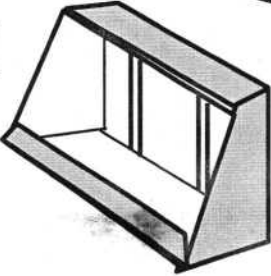

CVRMS DISPLAY CASES

AVAILABLE FOR USE AT THE
2019 ROCK SHOW
ALLOCATED ON A FIRST
COME, FIRST SERVED BASIS

CONTACT:

Sharon Sonnleitner
sonnb@aol.com

A

2 cases
48w x 23d x 23h
Glass in front

B

2 upright cases
40w x 30h x 16-18d on bottom"
Glass in front
Shelves
(These can be set flat instead of upright)

C

3 cases
40w x 30d x 18h-19h in back"
Glass on top

1 case
27w x 26d x 4h(front)/8h(back)

D

10 cases
36w x 30d x 7h front/16h in back"
Glass on top

1 case
30w x 24d x 5h(front)/12h(back)

1 case
31w x 30 d x 6h in front/14h in back

E

1 or 2 cases
34w x 22d x maybe 4h
Flat Metal Case
Glass on top

F

1 case—upright
Est: 24w x 8d x 30 h
With 2 or 3 Glass shelves (find glass)
Glass in front
Bottom need work for stabilization