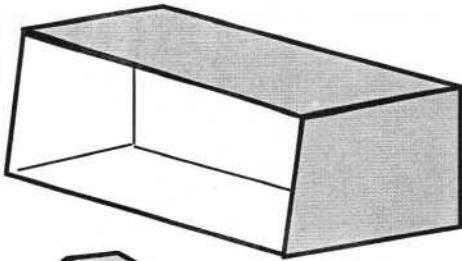

CVRMS DISPLAY CASES

AVAILABLE FOR USE AT THE
2019 ROCK SHOW
ALLOCATED ON A FIRST
COME, FIRST SERVED BASIS

CONTACT:

Sharon Sonnleitner
sonnb@aol.com

A

2 cases
48w x 23d x 23h
Glass in front

B

2 upright cases
40w x 30h x 16-18d on bottom"
Glass in front
Shelves
(These can be set flat instead of upright)

C

3 cases
40w x 30d x 18h-19h in back"
Glass on top

1 case
27w x 26d x 4h(front)/8h(back)

D

10 cases
36w x 30d x 7h front/16h in back"
Glass on top

1 case
30w x 24d x 5h(front)/12h(back)

1 case
31w x 30 d x 6h in front/14h in back

E

1 or 2 cases
34w x 22d x maybe 4h
Flat Metal Case
Glass on top

F

1 case—upright
Est: 24w x 8d x 30 h
With 2 or 3 Glass shelves (find glass)
Glass in front
Bottom need work for stabilization