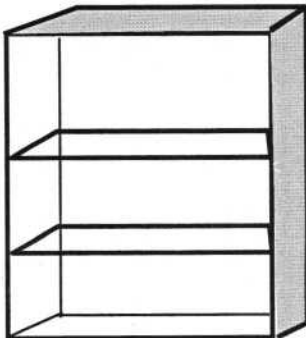

CVRMS DISPLAY CASES

AVAILABLE FOR USE AT THE
2019 ROCK SHOW
ALLOCATED ON A FIRST
COME, FIRST SERVED BASIS

CONTACT:

Sharon Sonnleitner
sonnb@aol.com

A

2 cases
48w x 23d x 23h
Glass in front

B

2 upright cases
40w x 30h x 16-18d on bottom"
Glass in front
Shelves
(These can be set flat instead of upright)

C

3 cases
40w x 30d x 18h-19h in back"
Glass on top

1 case
27w x 26d x 4h(front)/8h(back)

D

10 cases
36w x 30d x 7h front/16h in back"
Glass on top

1 case
30w x 24d x 5h(front)/12h(back)

1 case
31w x 30 d x 6h in front/14h in back

E

1 or 2 cases
34w x 22d x maybe 4h
Flat Metal Case
Glass on top

F

1 case—upright
Est: 24w x 8d x 30 h
With 2 or 3 Glass shelves (find glass)
Glass in front
Bottom need work for stabilization