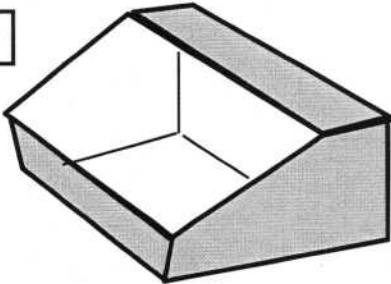

CVRMS DISPLAY CASES

AVAILABLE FOR USE AT THE
2019 ROCK SHOW
ALLOCATED ON A FIRST
COME, FIRST SERVED BASIS

CONTACT:

Sharon Sonnleitner
sonnb@aol.com

A

2 cases
48w x 23d x 23h
Glass in front

B

2 upright cases
40w x 30h x 16-18d on bottom"
Glass in front
Shelves
(These can be set flat instead of upright)

C

3 cases
40w x 30d x 18h-19h in back"
Glass on top

1 case
27w x 26d x 4h(front)/8h(back)

D

10 cases
36w x 30d x 7h front/16h in back"
Glass on top

1 case
30w x 24d x 5h(front)/12h(back)

1 case
31w x 30 d x 6h in front/14h in back

E

1 or 2 cases
34w x 22d x maybe 4h
Flat Metal Case
Glass on top

F

1 case—upright
Est: 24w x 8d x 30 h
With 2 or 3 Glass shelves (find glass)
Glass in front
Bottom need work for stabilization