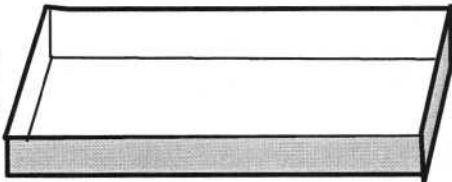

CVRMS DISPLAY CASES

AVAILABLE FOR USE AT THE
2019 ROCK SHOW
ALLOCATED ON A FIRST
COME, FIRST SERVED BASIS

CONTACT:

Sharon Sonnleitner
sonnb@aol.com

A

2 cases
48w x 23d x 23h
Glass in front

B

2 upright cases
40w x 30h x 16-18d on bottom"
Glass in front
Shelves
(These can be set flat instead of upright)

C

3 cases
40w x 30d x 18h-19h in back"
Glass on top

1 case
27w x 26d x 4h(front)/8h(back)

D

10 cases
36w x 30d x 7h front/16h in back"
Glass on top

1 case
30w x 24d x 5h(front)/12h(back)

1 case
31w x 30 d x 6h in front/14h in back

E

1 or 2 cases
34w x 22d x maybe 4h
Flat Metal Case
Glass on top

F

1 case—upright
Est: 24w x 8d x 30 h
With 2 or 3 Glass shelves (find glass)
Glass in front
Bottom need work for stabilization