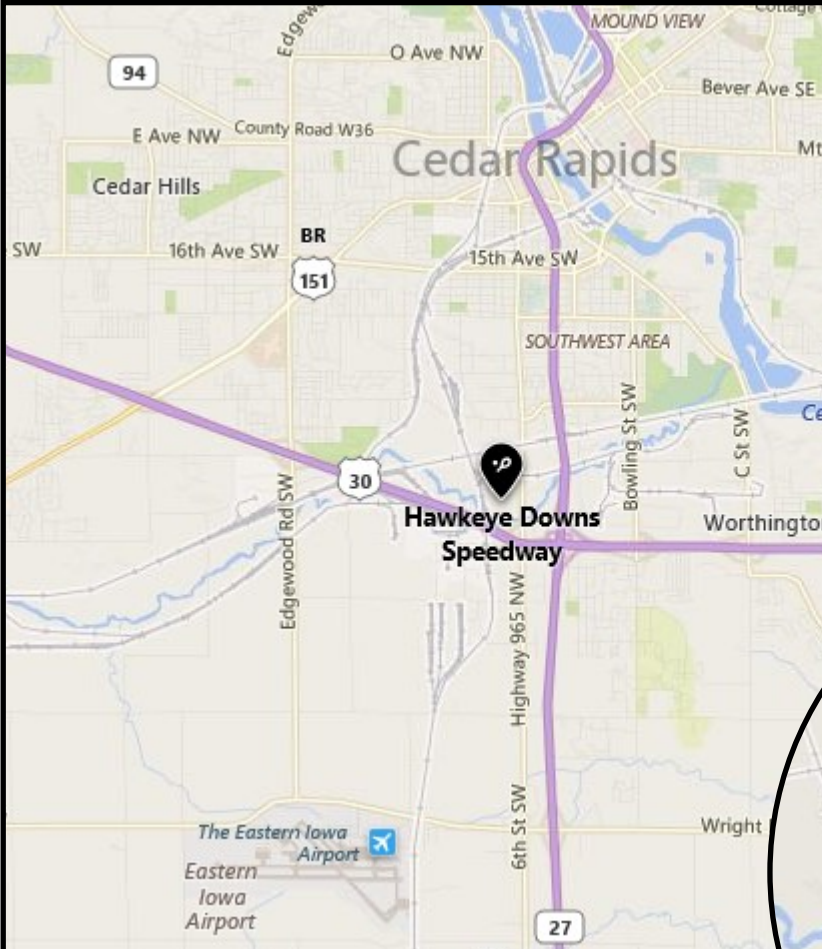

# DIRECTIONS TO HAWKEYE DOWNS & RAMADA CEDAR RAPIDS

Show Site & Motels  
 (#1 is Ramada—Convention Site)

**The Show Site is Hawkeye Downs Expo Center  
 4400 6th St. SW, Cedar Rapids, IA 52404**

From I-380 S, Take Exit 16B to Hwy 30 W; Continue to Exit 252A; From the Exit, Turn Left onto 6th St. SW. Hawkeye Downs is on the Left.

From I-380 N, Take Exit 17 to 33rd Ave SW; From the Exit, Turn Right onto 33rd; Continue to 6th St SW; Turn Left onto 6th. Hawkeye Downs is on the Right.

**The Convention Hotel is Ramada Cedar Rapids  
 525 33rd Ave SW, Cedar Rapids, IA 52404  
 (319) 366-8671**

Ramada Cedar Rapids is 0.6 miles north of Hawkeye Downs