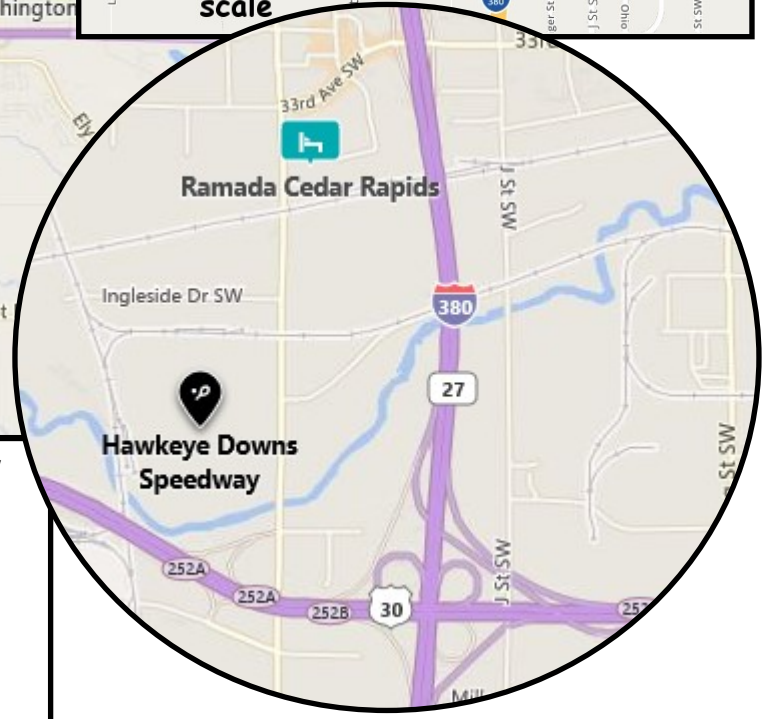

# DIRECTIONS TO HAWKEYE DOWNS & RAMADA CEDAR RAPIDS

Show Site & Motels  
 (#1 is Ramada—Convention Site)

**The Show Site is Hawkeye Downs Expo Center  
 4400 6th St. SW, Cedar Rapids, IA 52404**

From I-380 S, Take Exit 16B to Hwy 30 W; Continue to Exit 252A; From the Exit, Turn Left onto 6th St. SW. Hawkeye Downs is on the Left.

From I-380 N, Take Exit 17 to 33rd Ave SW; From the Exit, Turn Right onto 33rd; Continue to 6th St SW; Turn Left onto 6th. Hawkeye Downs is on the Right.

**The Convention Hotel is Ramada Cedar Rapids  
 525 33rd Ave SW, Cedar Rapids, IA 52404  
 (319) 366-8671**

Ramada Cedar Rapids is 0.6 miles north of Hawkeye Downs